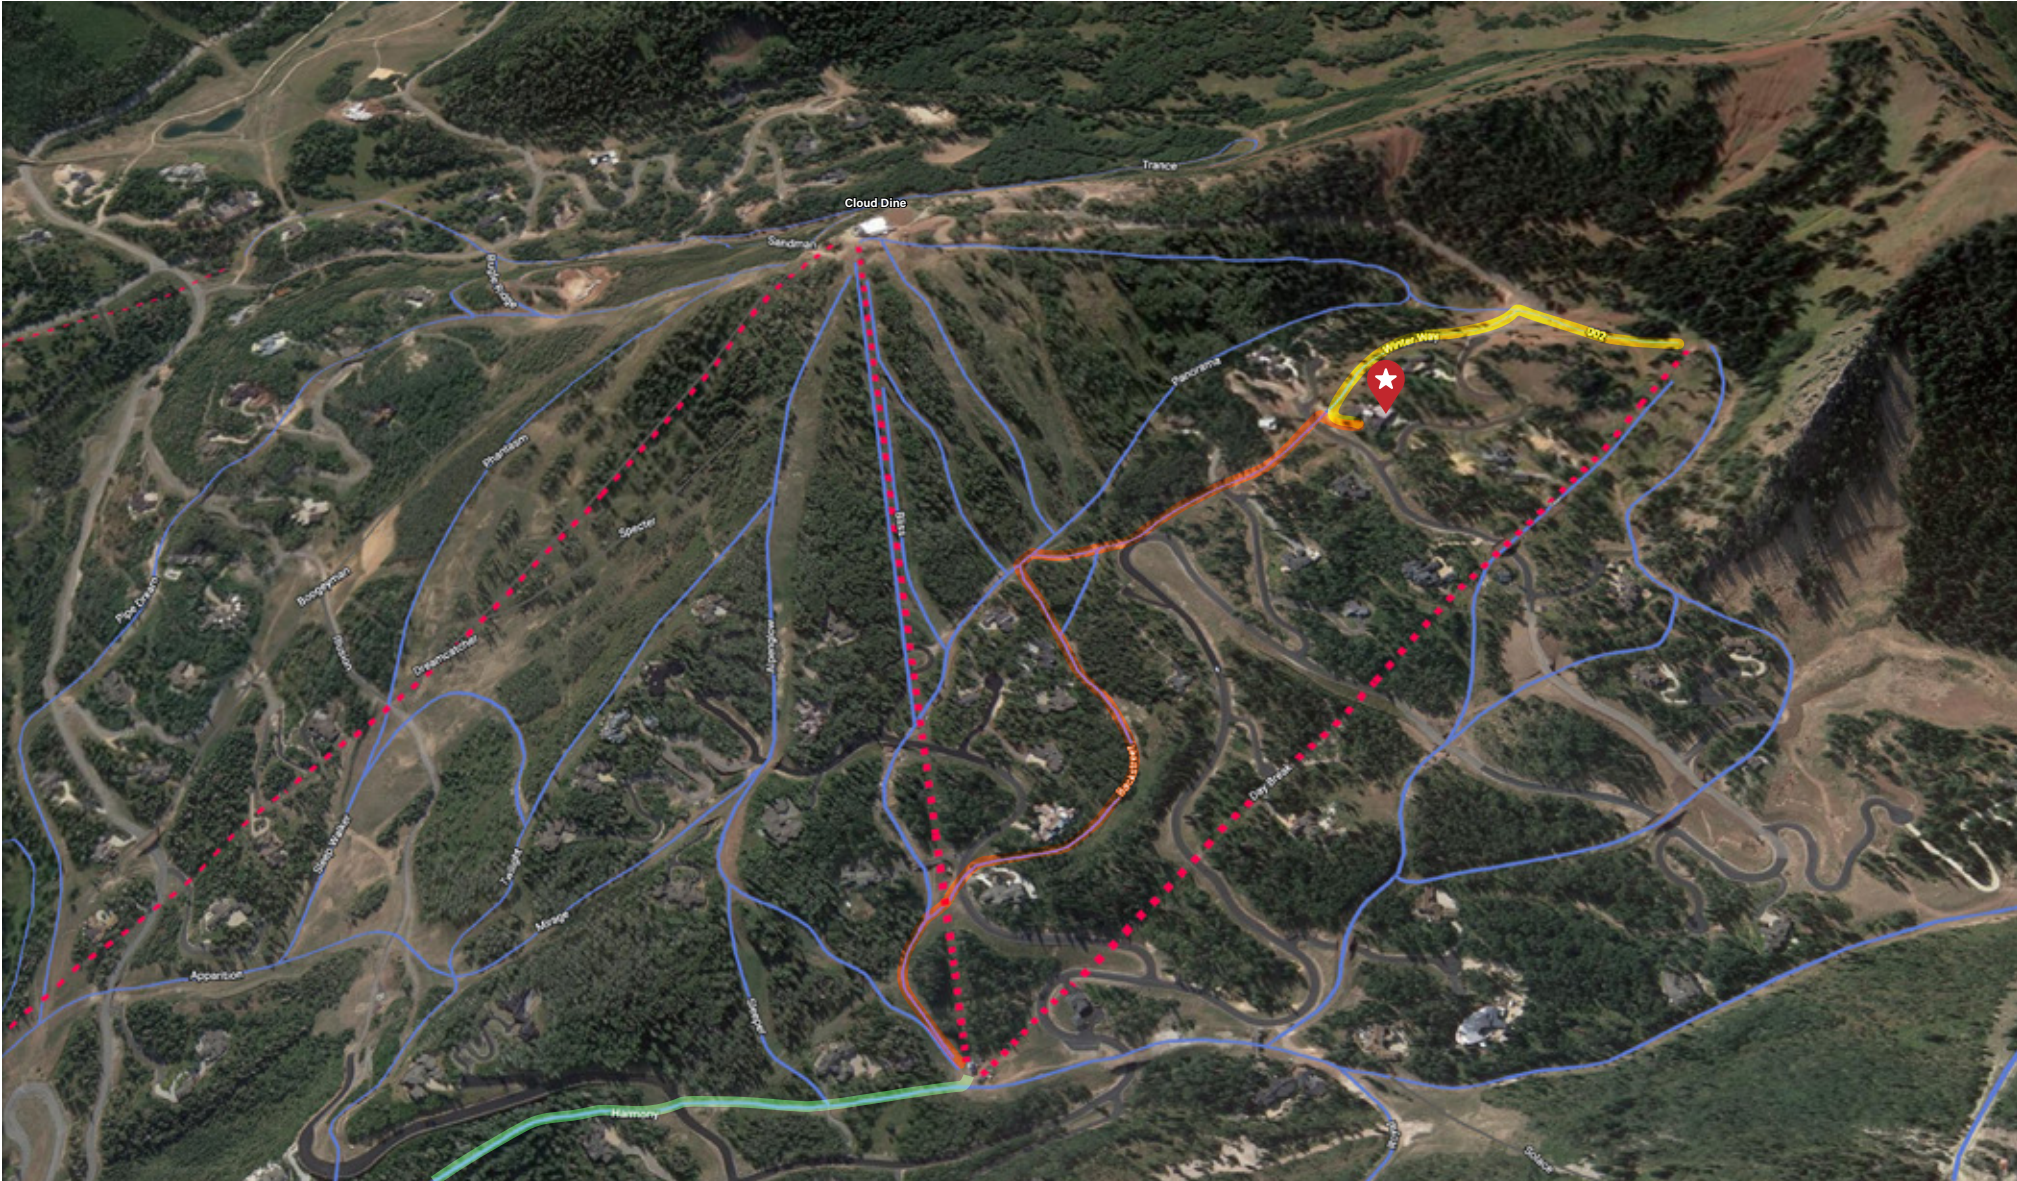

143 WHITE PINE CANYON

SKI ACCESS

Each Office Is Independently Owned And Operated.

Yellow Ski/Board-In from the Daybreak Lift to 002/Winter Way.

Orange Ski/Board-Out on Winter Way to Backstreet to Daybreak or Dreamscape Lifts.

Green You can also continue on to Iron Mountain Express or Timberline.

NO Ski/Board-In access from the top of Dreamscape or Dreamcatcher where Cloud Dine is located.